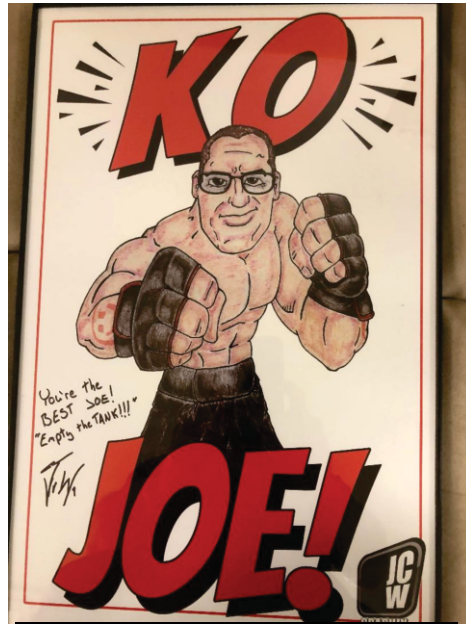

Left Chest Design  
Black, Orange, Flesh  
and Silver Grey

No background, just  
the fighter and KO JOE!  
No black box around  
JL logo, just silver grey  
and orange logo.

Full Back Design  
Silver and Orange on black shirts  
11" side x proportional